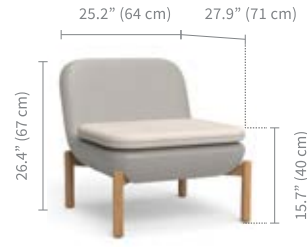

Pre-configured Ready-to-go Elements

Parchment/Linen - Teak

Arm Chair

Corner Lounge

Lounge Chair

Ottoman

Modular Loveseat

3-Seater Modern Outdoor Sofa